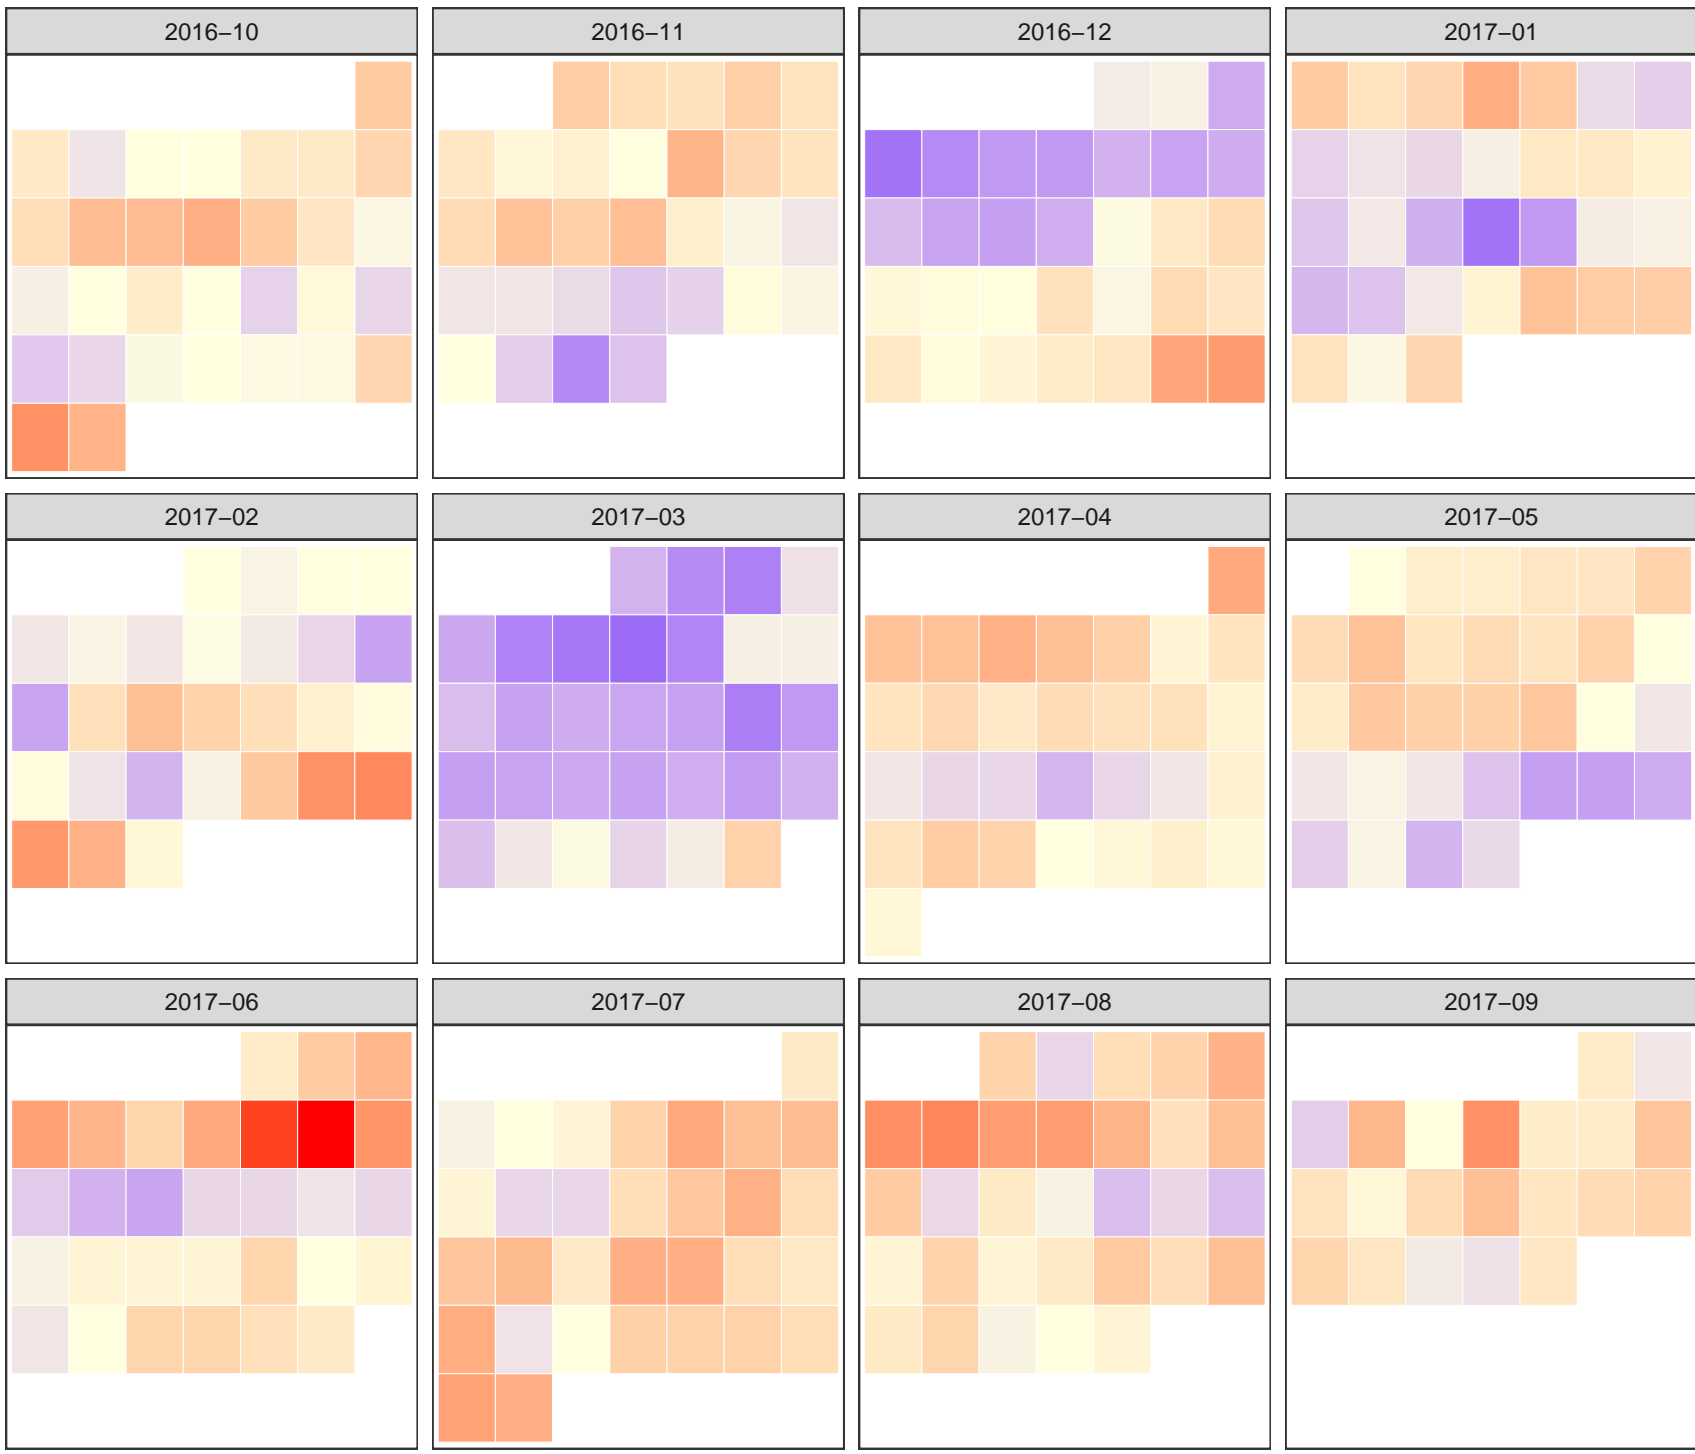

Normalized temperature anomaly, Fairbanks Airport, Last twelve months

Normalized anomaly (stddev)